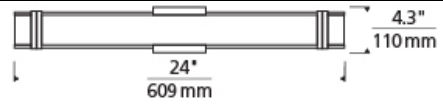

BATH COLLECTION

Versa Bath

DESCRIPTION

Modern and versatile with a parabola-shaped expanse of glass resulting in an original and fresh silhouette. Order alone for a cleaner look or customize with a set of fashion-inspired decorative bands to add a personalized touch. Choose from eight band designs ranging from sleek chrome to rich leather. Bands are held in place with high-strength magnets for easy removal. May be mounted horizontally or vertically. Fluorescent includes 24 watt T5 high output linear fluorescent lamp. LED includes 20 watt, 1000 net lumen, 3000K LED module. LED version dimmable with low-voltage electronic dimmer.

WEIGHT

3.13lb / 1.42kg ±

white

ORDERING INFORMATION

700BCVRS COLOR	FINISH	LAMP
W WHITE	Z ANTIQUE BRONZE C CHROME S SATIN NICKEL	-CF FLUORESCENT 120V -CF277 FLUORESCENT 277V -LED LED 3000V 120V -LED277 LED 3000V 277V