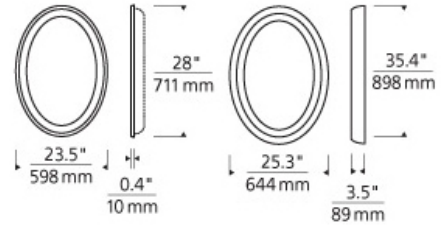

BATH COLLECTION

Tigris Mirror Oval

DESCRIPTION

Oval mirror surrounded by a cove of diffused white light. Available in two styles: recessed and surface. Plated pressure formed frame. Provides shadow-free task and ambient light. For wall mount use only, may be mounted vertically or horizontally. Halogen includes eight 40 watt G9 base halogen lamps; compact fluorescent includes six 9 watt 2G7 base twin tube lamps and electronic ballast. LED version includes nine 4.4 watt, 862 delivered lumens, 3000K LED modules. ADA compliant. Recessed version requires modifications to existing wall construction.

INSTALLATION

Recessed version requires modifications to existing wall construction. For wall mount use only, may be mounted vertically or horizontally.

WEIGHT

28lb / 12.7kg ±

tigris mirror oval

ORDERING INFORMATION

700BCTIGO	SHAPE OR SIZE	FINISH	LAMP
R24	RECESSED	C CHROME	INCANDESCENT 120V
S26	SURFACE	S SATIN NICKEL	-CF COMPACT FLUORESCENT 120V
			-CF277 COMPACT FLUORESCENT 277V
			-LED930 LED 90 CRI 3000K 120V
			-LED930-277 LED 90 CRI 3000K 277V