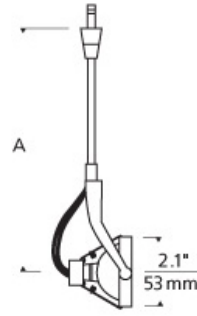

LOW-VOLTAGE HEADS

Sportster Head

DESCRIPTION

Minimal stylish head rotates 360° and pivots 180°. Eggcrate louver included. Low-voltage, MR16 lamp of up to 75 watts (not included). Works with SORAA.

INSTALLATION

Socket terminates with FreeJack male connector, which may be installed into a system connector. Elements ordered with a system prefix include a connector for that system.

ACCESSORIES & OPTICAL CONTROLS

Colored Lens, Dichroic Lens, Diffuser Lens, Eggcrate Louver, Linear Spread Lens, Soft Focus Lens, UV Filter

WEIGHT

0.94-2.28lb / 0.43-1.03kg ±

straight

with eggcrate louver

ORDERING INFORMATION

700 SYSTEM	SS6	LENGTH (A)	FINISH
FJ	FREEJACK	04 4.5"	C CHROME
MP	MONOPOINT	06 6"	S SATIN NICKEL
MO	MONORAIL	12 12"	
MO2	TWO-CIRCUIT MONORAIL	18 18"	
WMO	WALL MONORAIL	24 24"	