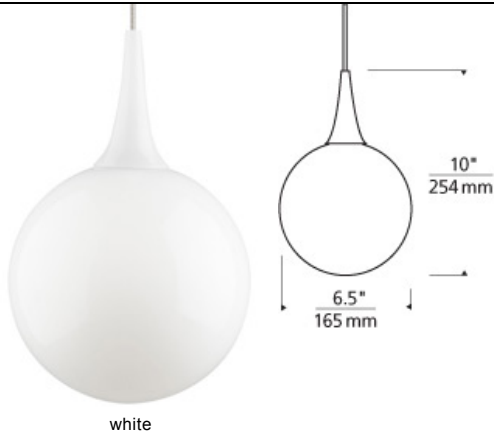

LOW-VOLTAGE PENDANTS

Pelé Pendant

DESCRIPTION

Modern glass sphere topped with glass detail. Includes low-voltage, 50 watt frosted halogen bi-pin lamp or 6 watt replaceable LED module and six feet of field-cutable suspension cable.

INSTALLATION

Socket terminates with FreeJack male connector, which may be installed into a system connector. Elements ordered with a system prefix include a connector for that system.

WEIGHT

1.19lb / 0.54kg ±