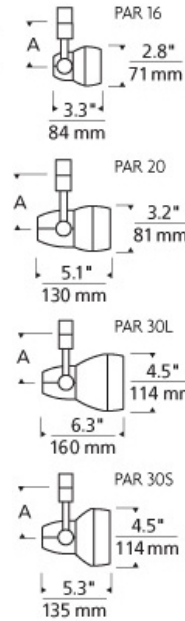

LINE - VOLTAGE HEADS

Om Incandescent PAR Head

DESCRIPTION

Versatile die cast aluminum head, pivots vertically 180°, rotates horizontally 350°. Features vertical and horizontal locking mechanisms and decorative lens ring. 120 volt incandescent PAR16 lamp with GU10 base, up to 50 watts; 120 volt incandescent PAR20 lamp with E26 medium base, up to 50 watts; PAR30 Long or PAR30 Short lamp with E26 medium base, up to 75 watts (lamp not included). Holds up to two lenses or louvers, sold separately.

ACCESSORIES & OPTICAL CONTROLS

Colored Lens, Dichroic Lens, Diffuser Lens, Linear Spread Lens, Soft Focus Lens, UV Filter

WEIGHT

1-2.1lb / 0.45-0.95kg ±

solid metal

COLOR OPTIONS

frost

solid metal

ORDERING INFORMATION

700 SYSTEM	OM	SHAPE OR SIZE	LENGTH (A)	COLOR	FINISH
PJ	POWERJACK	16 PAR16	03 3"	F FROST	S SATIN NICKEL
TT	SINGLE-CIRCUIT T-TRAK	20 PAR20	06 6"	S SOLID METAL	W WHITE
TT2	TWO-CIRCUIT T-TRAK	30L PAR30 LONG	12 12"		
		30S PAR30 SHORT	18 18"		

To order this head for use with Halo*, Juno*, or Lightolier* 120 volt single-circuit track, order as follows:

Substitute **700TT** with one of the following: **700TH** (fits Halo*), **700TJ** (fits Juno*) or **700TI** (fits Lightolier*) and by substituting the finish with one of the following: **BS** (Black/Satin Nickel), **BW** (Black/White), **WS** (White/Satin Nickel) or **WW** (White/White).