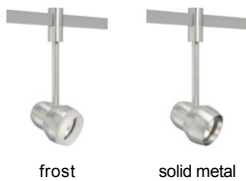

LINE - VOLTAGE HEADS

Om Incandescent PAR Head

DESCRIPTION

Versatile die cast aluminum head, pivots vertically 180°, rotates horizontally 350°. Features vertical and horizontal locking mechanisms and decorative lens ring. 120 volt incandescent PAR16 lamp with GU10 base, up to 50 watts; 120 volt incandescent PAR20 lamp with E26 medium base, up to 50 watts; PAR30 Long or PAR30 Short lamp with E26 medium base, up to 75 watts (lamp not included). Holds up to two lenses or louvers, sold separately.

ACCESSORIES & OPTICAL CONTROLS

Colored Lens, Dichroic Lens, Diffuser Lens, Linear Spread Lens, Soft Focus Lens, UV Filter

WEIGHT

1-2.1lb / 0.45-0.95kg ±

solid metal

COLOR OPTIONS

frost

solid metal

ORDERING INFORMATION

700 SYSTEM	OM	SHAPE OR SIZE	LENGTH (A)	COLOR	FINISH
PJ	POWERJACK	16 PAR16	03 3"	F FROST	S SATIN NICKEL
TT	SINGLE-CIRCUIT T-TRAK	20 PAR20	06 6"	S SOLID METAL	W WHITE
TT2	TWO-CIRCUIT T-TRAK	30L PAR30 LONG	12 12"		
		30S PAR30 SHORT	18 18"		

To order this head for use with Halo*, Juno*, or Lightolier* 120 volt single-circuit track, order as follows:

Substitute **700TT** with one of the following: **700TH** (fits Halo*), **700TJ** (fits Juno*) or **700TI** (fits Lightolier*) and by substituting the finish with one of the following: **BS** (Black/Satin Nickel), **BW** (Black/White), **WS** (White/Satin Nickel) or **WW** (White/White).