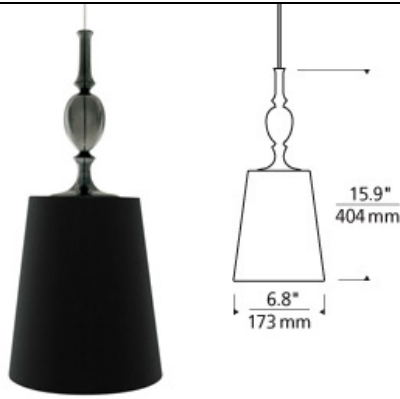

LOW-VOLTAGE PENDANTS

Kiev Pendant

DESCRIPTION

Antique meets modern with a turned ornate glass fount and simple tapered fabric shade with rolled edges. Includes low-voltage, 50 watt halogen bi-pin lamp or 6 watt replaceable LED module and six feet of field-cutttable suspension cable.

ACCESSORIES & OPTICAL CONTROLS

Swag Hook

WEIGHT

0.91lb / 0.41kg ±

COLOR OPTIONS

black shade

brown shade

white shade