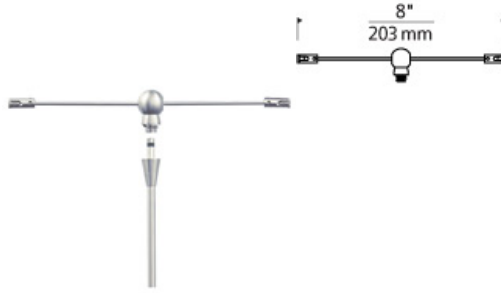

K A B L E L I T E

Kable Lite FreeJack Connector

DESCRIPTION

For cable separations of 8" or less. May be field cut to desired separation (2" minimum).

INSTALLATION

For cable separations of 8" or less. May be field-cut to desired separation (2" minimum). FreeJack male connector fits into bottom; twist to tighten.

OTHER

For use with most FreeJack pendants or heads (sold separately). Note: Kable Lite FreeJack Connectors are included with all K-prefixed FreeJack pendants and heads; order additional if required by layout.

WEIGHT

0.2lb / 0.09kg ±

ORDERING INFORMATION

700KABCO FINISH

- C CHROME
- S SATIN NICKEL

TECH LIGHTING®

7400 Linder Avenue
Skokie, Illinois 60077

T 847.410.4400
F 847.410.4500