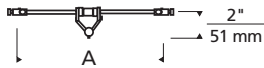

## ARCHITECTURAL HEAD

K-PIVOT

Shown approximately 55% actual size.

### DESCRIPTION

Head swivels 220°, pivots on vertical and horizontal axes. For use with Kable Lite systems with separations of 1" to 8".