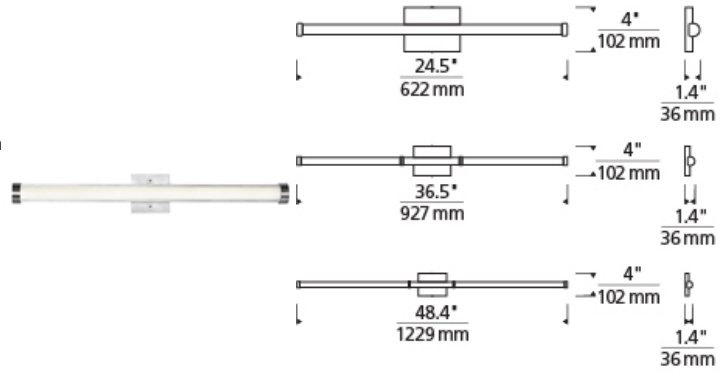

BATH COLLECTION

Gia Vanity Kit

DESCRIPTION

A sleek plate of glass floats in front of a special co-extruded remote phosphor LED channel is designed to adapt to virtually any mirror to create a truly custom lit vanity. The LED Channel provides an amazingly slim profile with flawless, even illumination and great color reproduction. Comes complete with 3.9watt/ft of LEDs to create 300lms/ft or 7.8 watt/ft of LEDs to create 600lms/ft available in 4 CCT options and 2 CRI options. Each unit ships complete with a 2" square/3" deep J-Box and requires a remote mounted transformer (sold separately). Transformer size based on total number of Vanity Kits powered on the transformer.

clear

COLOR OPTIONS

clear

smoke

ORDERING INFORMATION

700BCGIAVKR	SHAPE OR SIZE	LENGTH (A)	COLOR	FINISH	LAMP
302	300 LMS/FT-2" CANOPY	12 12"	C CLEAR	C CHROME	-LED824 LED 80 CRI 2400K
602	600 LMS/FT-2" CANOPY	24 24"	K SMOKE	S SATIN NICKEL	-LED830 LED 80 CRI 3000K
		36 36"			-LED835 LED 80 CRI 3500K
		48 48"			-LED840 LED 80 CRI 4000K
					-LED930 LED 90 CRI 3000K