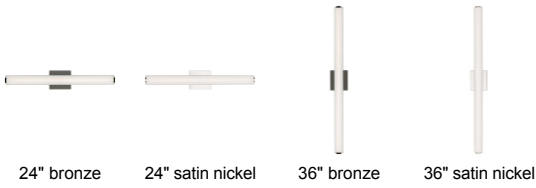

BATH COLLECTION

Finn Bath

DESCRIPTION

The sleek domed acrylic diffuser of the Finn bath vanity light from Tech Lighting discreetly softens the LED source while providing great wide-angle light distribution perfect for vanity applications. May be mounted vertically or horizontally. 24" version includes 24 watt, 1252 delivered lumens; 36" version includes 33 watt, 1724 delivered lumen, 3000K LED module. Dimmable with low-voltage electronic dimmer. May be mounted horizontally and vertically. ADA compliant.

INSTALLATION

This product can mount to either a 4" square electrical box with round plaster ring or an octagonal electrical box (not included).

WEIGHT

1.82lb / 0.83kg ±

ORDERING INFORMATION

700BCFINN	LENGTH (A)	FINISH	LAMP
24	24"	Z ANTIQUE BRONZE	-LED930 LED 90 CRI 3000K 120V
36	36"	S SATIN NICKEL	-LED930-277 LED 90 CRI 3000K 277V

TECH LIGHTING®
7400 Linder Avenue T 847.410.4400
Skokie, Illinois 60077 F 847.410.4500
Tech Lighting, L.L.C.

700BCFINN _____

FIXTURE TYPE: _____

JOB NAME: _____

NOTES: _____
_____
_____