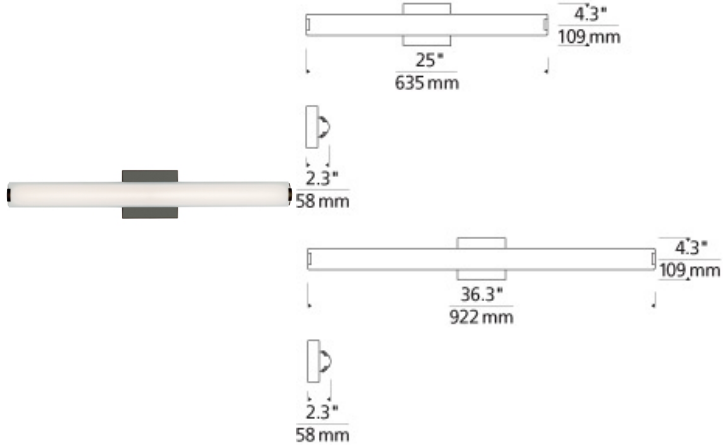

BATH COLLECTION

Finn Bath

DESCRIPTION

The sleek domed acrylic diffuser of the Finn bath vanity light from Tech Lighting discreetly softens the LED source while providing great wide-angle light distribution perfect for vanity applications. May be mounted vertically or horizontally. 24" version includes 24 watt, 1252 delivered lumens; 36" version includes 33 watt, 1724 delivered lumen, 3000K LED module. Dimmable with low-voltage electronic dimmer. May be mounted horizontally and vertically. ADA compliant.

INSTALLATION

This product can mount to either a 4" square electrical box with round plaster ring or an octagonal electrical box (not included).

WEIGHT

1.82lb / 0.83kg ±

ORDERING INFORMATION

700BCFINN	LENGTH (A)	FINISH	LAMP
24	24"	Z ANTIQUE BRONZE	-LED930 LED 90 CRI 3000K 120V
36	36"	S SATIN NICKEL	-LED930-277 LED 90 CRI 3000K 277V

TECH LIGHTING®
7400 Linder Avenue T 847.410.4400
Skokie, Illinois 60077 F 847.410.4500
Tech Lighting, L.L.C.

700BCFINN _____

FIXTURE TYPE: _____

JOB NAME: _____

NOTES: _____
_____
_____