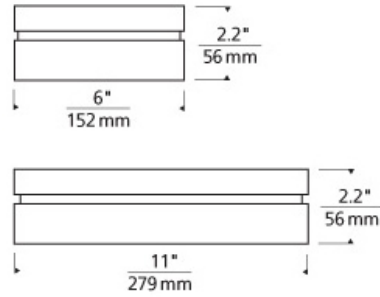

## DESCRIPTION

Beautiful round pressed glass shade with polished surface suspended from a die-cast base. May be mounted on the ceiling or wall. Available in three lamp configurations: incandescent, fluorescent, and LED. Large incandescent includes two 120 volt, 40 watt G9 base halogen lamps; Small incandescent includes one 120 volt 40 watt G9 base halogen lamp; Large fluorescent includes two 13 watt 2GX7 base twin tube lamps and electronic ballast; Large LED includes one 15 watt, 800 net lumen, LED module; Small LED includes one 10 watt, 530 net lumen LED module. Incandescent version dimmable with a standard incandescent dimmer (not included). LED version dimmable with low-voltage electronic dimmer (not included). Suitable for wet locations. ADA compliant.

## WEIGHT

9.1lb / 4.13kg ±

cirque large

cirque small