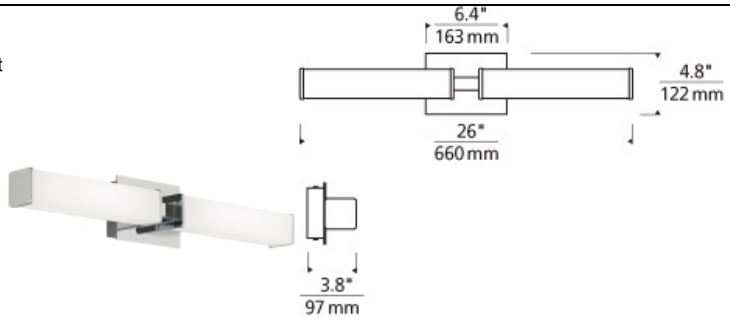

### DESCRIPTION

Dual linear acrylic shades providing both task and ambient light are accented by a minimal metal body and sleek metal endcaps in the Alden bath light fixture from Tech Lighting. Includes two GX24Q-2 base 18 watt triple tube compact fluorescent lamps (electronic ballast included) or 20 watt, 1200 net lumen, 3000K LED modules. LED version dimmable with low-voltage electronic dimmer. May be mounted horizontally or vertically. ADA compliant.

### INSTALLATION

This product can mount to either a 4" square electrical box with round plaster ring or an octagonal electrical box. May be mounted horizontally or vertically. For wall mount use only.

### WEIGHT

4.03lb / 1.83kg ±

acrylic