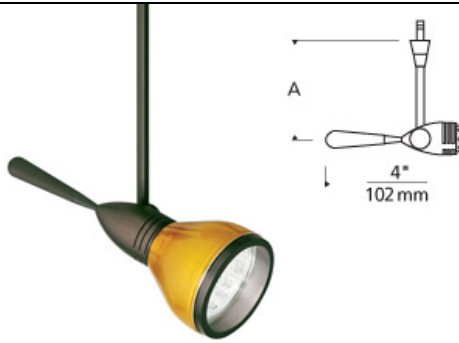

# LOW-VOLTAGE HEADS

## Aero Head

### DESCRIPTION

Dozens of design possibilities. Accessories in myriad styles and colors allow you to create the ideal custom element (accessory required; sold separately). Aero's head rotates 360°, pivots 260° to direct the beam. Removable glass handle. Low-voltage, MR16 lamp of up to 50 watts (not included). See accessory for maximum wattage usage.