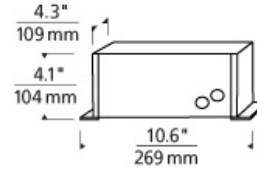

INSTALLATION

This transformer must be installed in a remote but accessible location (such as above the ceiling or in a closet). To simplify installation the transformer should be located no more than 20 feet from the run or power feed. The electrician will need to supply the proper gauge conductor from the transformer to the power feed location based on distance (see Low-Voltage Wire Size Table, below).

LOW-VOLTAGE WIRE SIZE TABLE						
Use to determine the correct THHN wire size for a recommended 3 percent drop in voltage at the specified wattage. The length shown is the length of wire from the transformer to the power feed.						
24 Volt	5 ft.	6-15 ft.	16-20 ft.	21-40 ft.	41-60 ft.	61-90 ft.
300 Watt	#14 GA	#12 GA	#10 GA	#6 GA	#6 GA	#4 GA