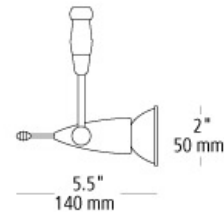

bare head apollo swivel i head

DESCRIPTION

Adjustable head rotates 360°, pivots 260° to direct the beam. Includes (1) 50 watt Constant CRI Halogen or 6 watt LED low-voltage GU5.3 base MR16 lamp. For use with 24 volt transformer, add suffix "-24" to item number (LED lamp option not compatible with 24 volt transformers).

ORDERING INFORMATION

model	finish	length	lamp	mount
HDMR16	BZ bronze	03 3"	1A50 MR16 Halogen 50w	MR2 2-circuit monorail
	SC satin nickel	06 6"	LED MR16 LED 6w	FSJ fusion jack
		12 12"		MPT monopoint
				MRL monorail