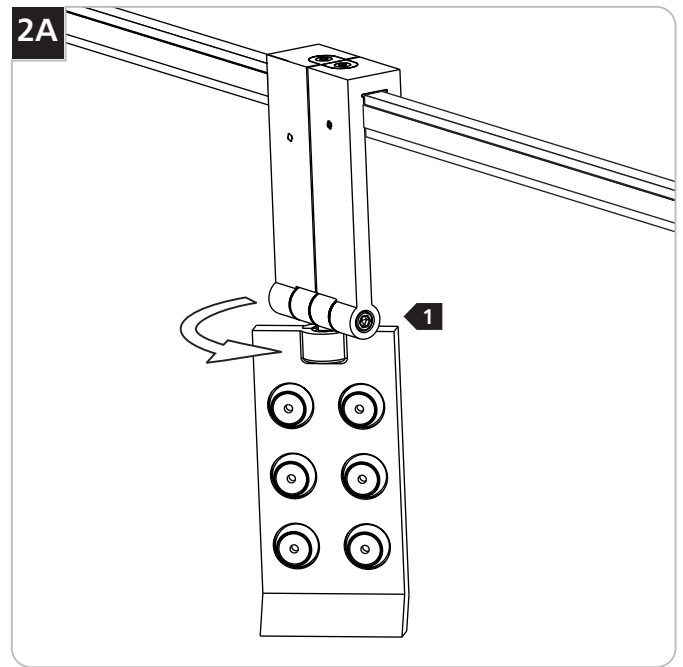

- 2 On the **FRONT** of the fixture, install a set screw into the right side (upper) set screw hole and tighten firmly with the provided Allen wrench.
- 3 On the **BACK** of the fixture, install a set screw into the back right side (opposing side from the front) set screw hole and tighten firmly with the provided Allen wrench.

NOTE: Ensure that the set screws are making contact to MonoRail or else the fixture may not work properly.

SKIP TO SECTION 2 - Fixture Adjustability

4 On the **FRONT** of the fixture, install a set screw into the left side (lower) set screw hole and tighten firmly with the provided Allen wrench.

5 On the **BACK** of the fixture, install a set screw into the left side (opposing side from the front) set screw hole and tighten firmly with the provided Allen wrench.

NOTE: Ensure that the set screws are making contact to MonoRail or else the fixture may not work properly.

Fixture Adjustability

1 Rotate the bottom portion to the desired position.

2 Tilt the fixture to the desired position.

3 If necessary, lock the tilt position by tightening the set screw on the fixture hinge with the provided Allen wrench.