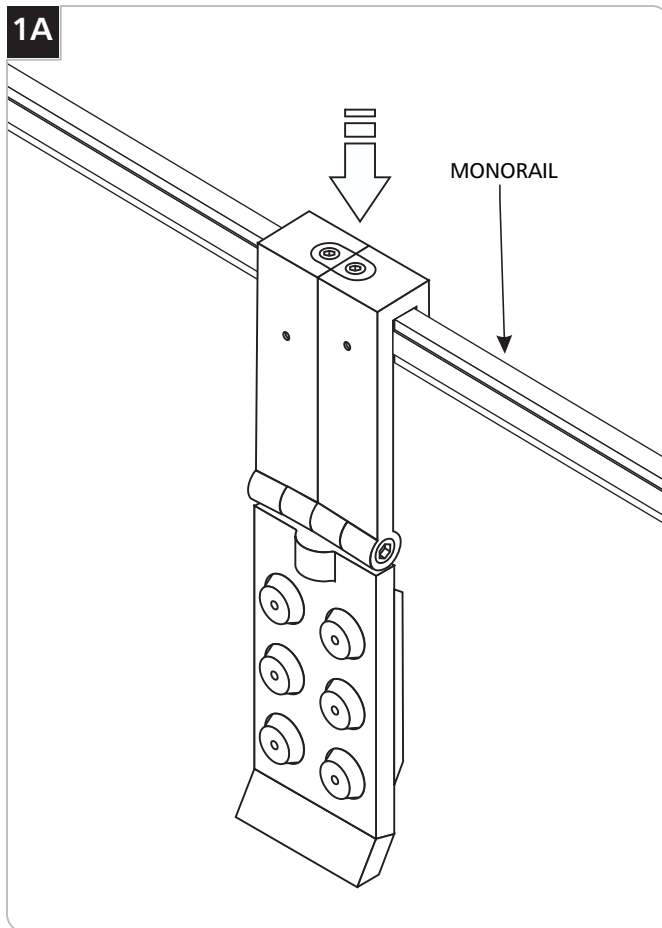

Installing the Fixture

- 1 Install the fixture onto the MonoRail / Two-Circuit MonoRail at the desired location.

Single Circuit MonoRail Installation - Section 1B
Two-Circuit MonoRail Installation - Section 1C

- 2 On the **FRONT** of the fixture, install a set screw into the right side (upper) set screw hole and tighten firmly with the provided Allen wrench.
- 3 On the **BACK** of the fixture, install a set screw into the back right side (opposing side from the front) set screw hole and tighten firmly with the provided Allen wrench.

NOTE: Ensure that the set screws are making contact to MonoRail or else the fixture may not work properly.

SKIP TO SECTION 2 - Fixture Adjustability

4 On the **FRONT** of the fixture, install a set screw into the left side (lower) set screw hole and tighten firmly with the provided Allen wrench.

5 On the **BACK** of the fixture, install a set screw into the left side (opposing side from the front) set screw hole and tighten firmly with the provided Allen wrench.

NOTE: Ensure that the set screws are making contact to MonoRail or else the fixture may not work properly.