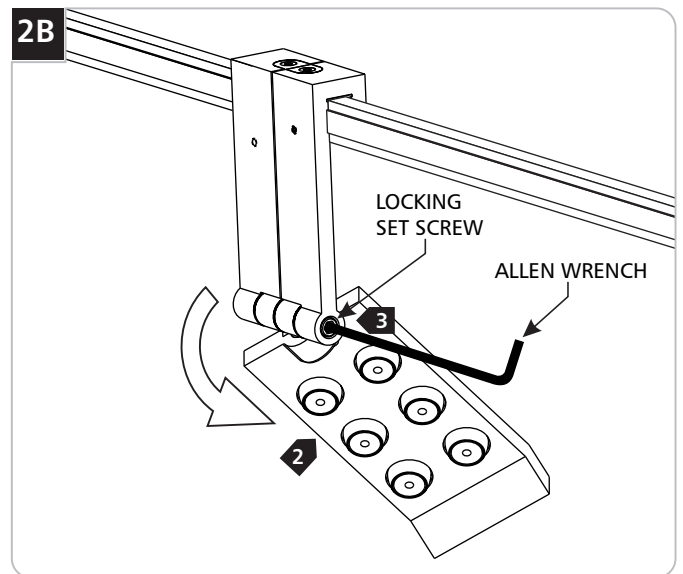

- 2 On the **FRONT** of the fixture, install a set screw into the right side (upper) set screw hole and tighten firmly with the provided Allen wrench.
- 3 On the **BACK** of the fixture, install a set screw into the back right side (opposing side from the front) set screw hole and tighten firmly with the provided Allen wrench.

NOTE: Ensure that the set screws are making contact to MonoRail or else the fixture may not work properly.

SKIP TO SECTION 2 - Fixture Adjustability

4 On the **FRONT** of the fixture, install a set screw into the left side (lower) set screw hole and tighten firmly with the provided Allen wrench.

5 On the **BACK** of the fixture, install a set screw into the left side (opposing side from the front) set screw hole and tighten firmly with the provided Allen wrench.

NOTE: Ensure that the set screws are making contact to MonoRail or else the fixture may not work properly.

Fixture Adjustability

1 Rotate the bottom portion to the desired position.

2 Tilt the fixture to the desired position.

3 If necessary, lock the tilt position by tightening the set screw on the fixture hinge with the provided Allen wrench.