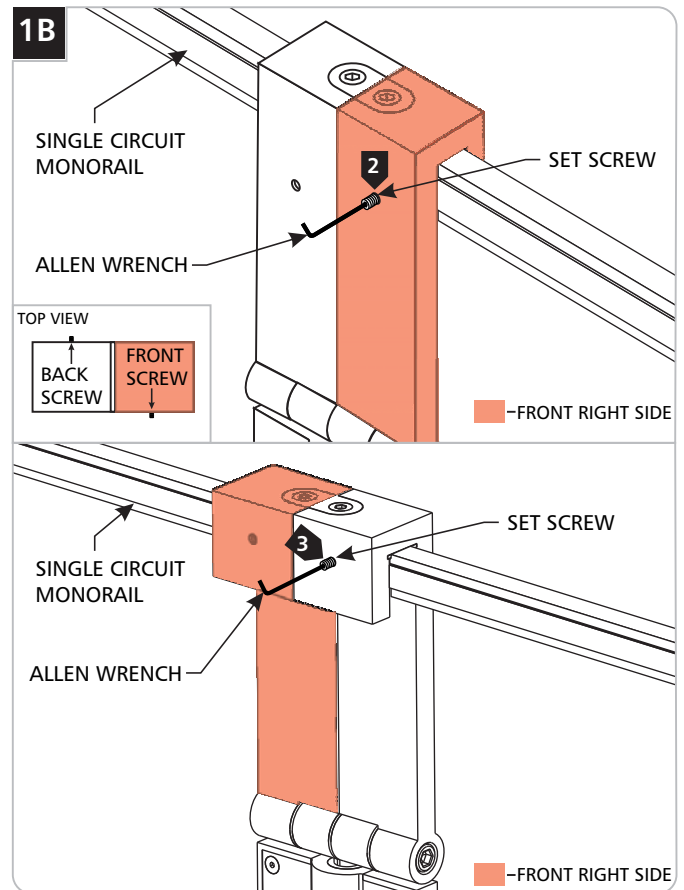

Flip Head

700MOFLP_, 700MO2FLP_ 1.0

HEADS-LOW VOLTAGE

GENERAL PRODUCT INFORMATION:

This product is suitable for indoor dry locations only.

This product should be used with Tech Lighting MonoRail and Two-Circuit MonoRail systems only.

Installing the Fixture

- 1 Install the fixture onto the MonoRail / Two-Circuit MonoRail at the desired location.

Single Circuit MonoRail Installation - Section 1B
Two-Circuit MonoRail Installation - Section 1C

- 2 On the **FRONT** of the fixture, install a set screw into the right side (upper) set screw hole and tighten firmly with the provided Allen wrench.
- 3 On the **BACK** of the fixture, install a set screw into the back right side (opposing side from the front) set screw hole and tighten firmly with the provided Allen wrench.

NOTE: Ensure that the set screws are making contact to MonoRail or else the fixture may not work properly.

SKIP TO SECTION 2 - Fixture Adjustability

4 On the **FRONT** of the fixture, install a set screw into the left side (lower) set screw hole and tighten firmly with the provided Allen wrench.