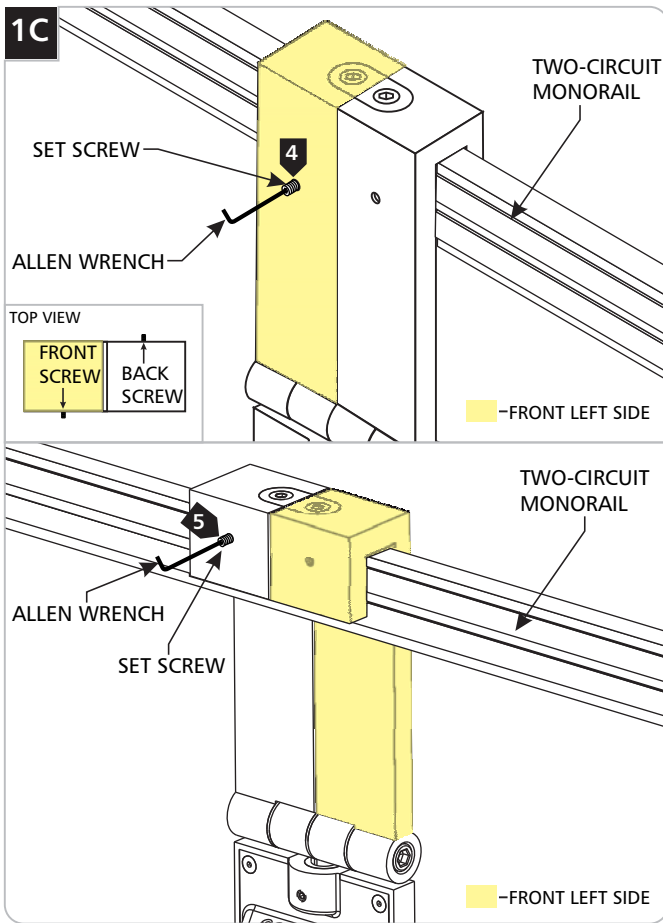

Installing the Fixture

- 1 Install the fixture onto the MonoRail / Two-Circuit MonoRail at the desired location.

Single Circuit MonoRail Installation - Section 1B
Two-Circuit MonoRail Installation - Section 1C

- 2 On the **FRONT** of the fixture, install a set screw into the right side (upper) set screw hole and tighten firmly with the provided Allen wrench.
- 3 On the **BACK** of the fixture, install a set screw into the back right side (opposing side from the front) set screw hole and tighten firmly with the provided Allen wrench.

NOTE: Ensure that the set screws are making contact to MonoRail or else the fixture may not work properly.

SKIP TO SECTION 2 - Fixture Adjustability

4 On the **FRONT** of the fixture, install a set screw into the left side (lower) set screw hole and tighten firmly with the provided Allen wrench.

5 On the **BACK** of the fixture, install a set screw into the left side (opposing side from the front) set screw hole and tighten firmly with the provided Allen wrench.

NOTE: Ensure that the set screws are making contact to MonoRail or else the fixture may not work properly.